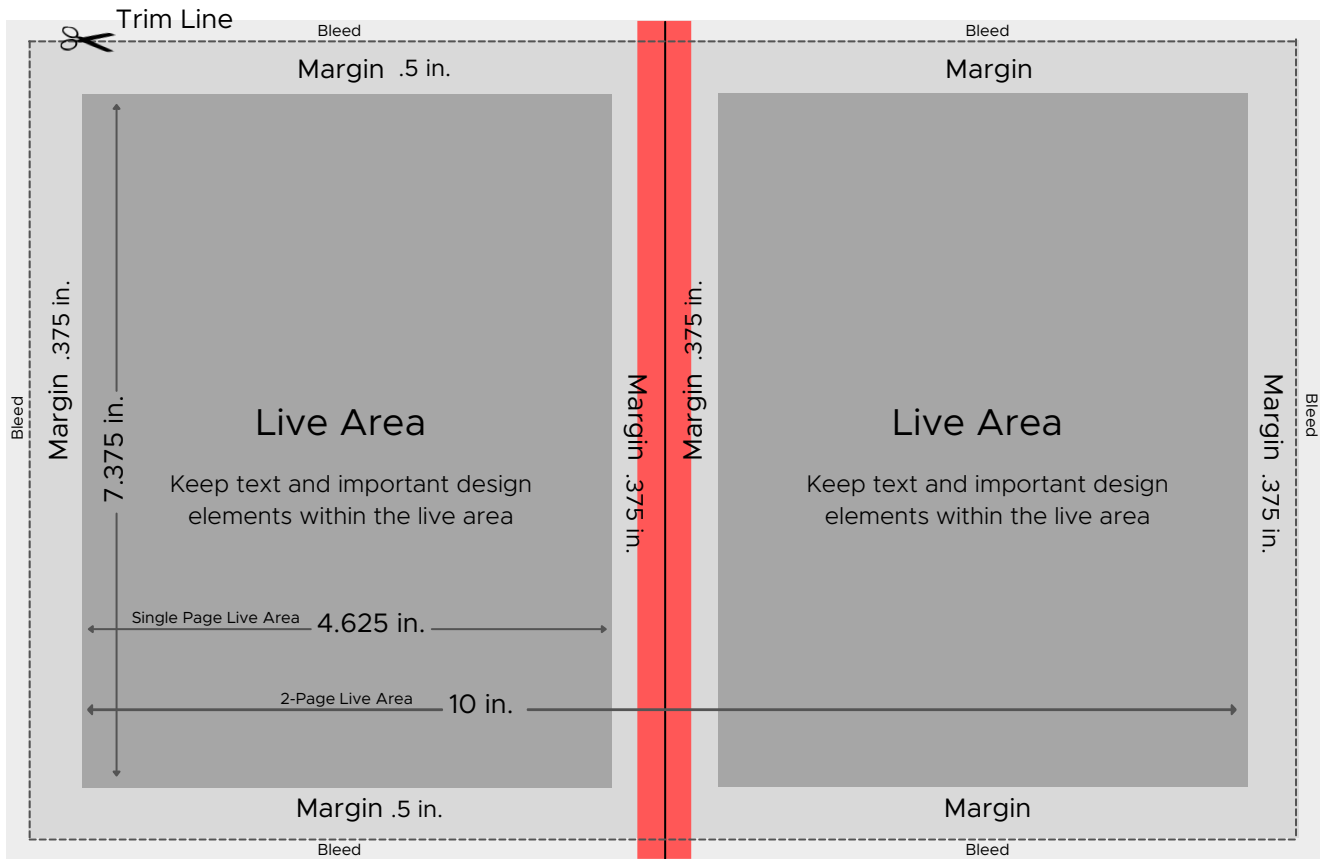

## Digest Margins & Specification Sheet

All ads must be in PDF format.

Images within ads must be 300dpi resolution.

Please refrain from using images or logos pulled from the web as they are not high enough resolution for print.

All ads must be CMYK.

Ad sizes in inches	W x H
2-page spread Full bleed	11 x 8.625
2-page spread non-bleed	10 x 7.375
Full page bleed	5.625 x 8.625
Full page	4.625 x 7.375
1/2 vertical	2.1875 x 7.375
1/2 horizontal	4.625 x 3.6875
1/4 vertical	2.1875 x 3.6875

Page Size	5.375 x 8.375	
Bleed Size	5.625 x 8.625	.125 in. bleed on all sides
Live Area	4.625 x 7.375	.5 in. margins top & bottom .375 in margins left & right
Color	4-color process	CMYK
Image Resolution	High Resolution	300 dpi

# Digest Size

**Bleed:**  
.125 inch past trim on all sides

A Full-Bleed ad needs to reach the edge of the bleed area.

**Gutter:**  
.25 inch on either side of the center fold

2-Page Spread ads should not have text or important images in this area. They will get lost in the fold.