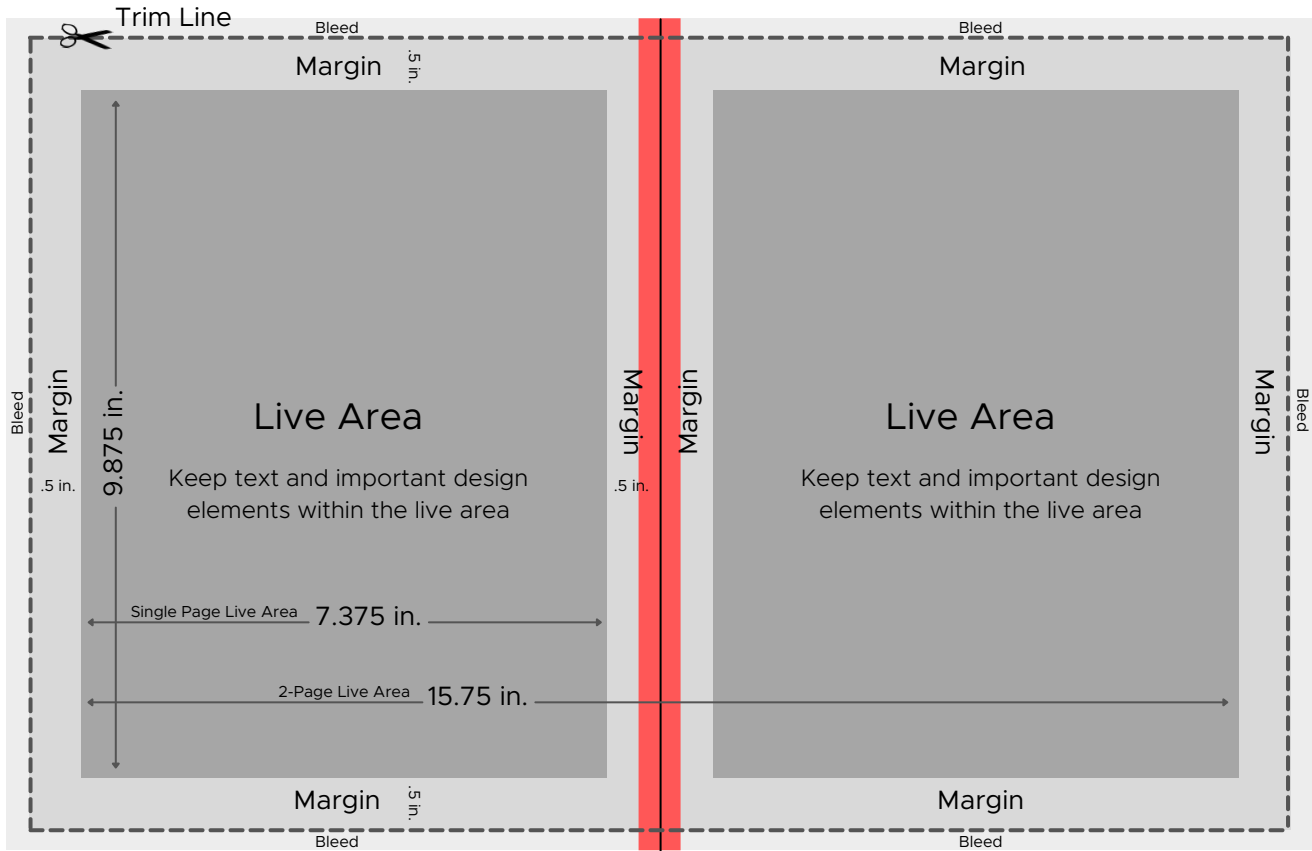

Standard Margins & Specification Sheet

All ads must be in PDF format.

Images within ads must be 300dpi resolution.

Please refrain from using images or logos pulled from the web as they are not high enough resolution for print.

All ads must be CMYK.

Ad sizes in inches	W x H
2-page spread Full bleed	17 x 11.125
2-page spread non-bleed	15.75 x 9.875
Full page bleed	8.625 x 11.125
Full page	7.375 x 9.875
2/3 vertical	4.75 x 9.875
1/2 horizontal	7.375 x 4.875
1/3 vertical	2.25 x 9.875
1/3 square	4.75 x 4.875

Page Specs	Standards	Document Settings
Page Size (Trim)	8.375 x 10.875	
Bleed Size	8.625 x 11.125	.125 in. bleed on all sides
Live Area	7.375 x 9.875	.5 in. margins
Color	4-color process	CMYK
Image Resolution	High Resolution	300 dpi

Standard Size

Bleed:
.125 inch past trim on all sides

A Full-Bleed ad needs to reach the edge of the bleed area.

Gutter:
.25 inch on either side of the center fold

2-Page Spread ads should not have text or important images in this area. They will get lost in the fold.